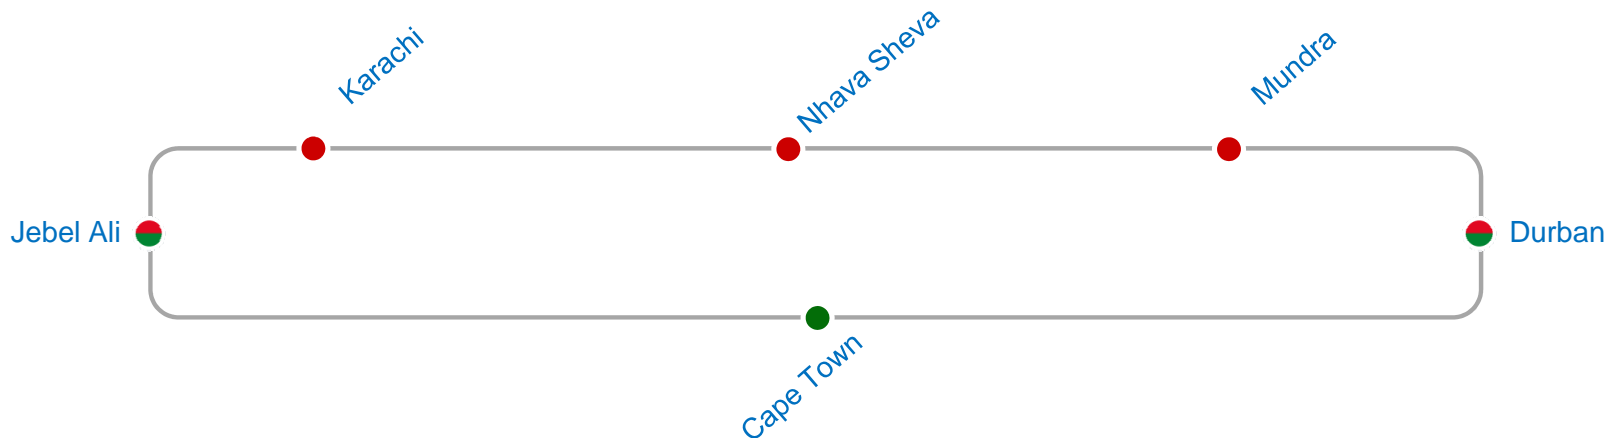

Marco Polo

East Coast South America - Middle East - South Africa

Marco Polo

Transit Time & Port Rotation

EAST BOUND	Durban	Cape Town	Jebel Ali	Bandar Abbas	Karachi	Nhava Sheva	Mundra
Montevideo	22	28	41	48	44	46	50
Buenos Aires	21	27	40	47	43	45	49
Rio Grande	18	24	37	44	40	42	46
Itajai / San Francisco Do Sul	16	22	35	42	38	40	44
Paranagua	14	20	33	40	36	38	42
Santos	13	19	32	39	35	37	41
Rio de Janeiro *	11	17	30	37	33	35	39
Durban		4	17	24	20	22	26

* Fortnightly

EASTBOUND VOYAGE				
ORIGINS		T/S PORT	DESTINATIONS	
Montevideo, Uruguay		Durban	Cape Town, South Africa	
Buenos Aires, Argentina			Jebel Ali, United Arab Emirates	
Rio Grande, Brazil			Nhava Sheva, India	
Itajai, Brazil			Karachi, Pakistan	
San Francisco Do Soul, Brazil			Mundra, India	
Paranagua, Brazil				
Santos, Brazil				
Rio de Janiero, Brazil				
			Cape Town	
WESTBOUND VOYAGE				
ORIGINS		T/S PORT	DESTINATIONS	
Abu Dhabi, United Arab Emirates		Jebel Ali	Abu Dhabi, United Arab Emirates	
Ajman, United Arab Emirates			Ajman, United Arab Emirates	
Sharjah, United Arab Emirates			Sharjah, United Arab Emirates	
Muscat, Oman			Muscat, Oman	
Doha {Al Dawhah}, Qatar			Doha {Al Dawhah}, Qatar	
Damman, Saudi Arabia			Damman, Saudi Arabia	
Kuwait, Shuwaik			Umm Qasr, Iraq	
Bahrain, Bahrain			Kandla, India	
			Riyadh, Saudi Arabia	
			Kuwait, Shuwaik	
		Bahrain, Bahrain		
		Bandar Abbas, Iran		
		Karachi		
Tuglakabad, India	By rail	Nhava Sheva	By rail	Tuglakabad, India
New Delhi, India				New Delhi, India
Ahamedabad, India				Ahamedabad, India
Patparganj, India				Patparganj, India
Ludhiana, India				Ludhiana, India
Nagpur, India				Nagpur, India
Cochin, India				
		Mundra		
		Durban	Santos, Brazil	
			Montevideo, Uruguay	
			Buenos Aires, Argentina	
			Rio Grande, Brazil	
			Itajai, Brazil	
			San Francisco Do Soul, Brazil	
			Paranagua, Brazil	
		Rio de Janiero, Brazil		